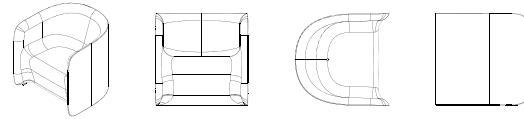

Nova Poltrona con cuscino
Nova Armchair with pillow