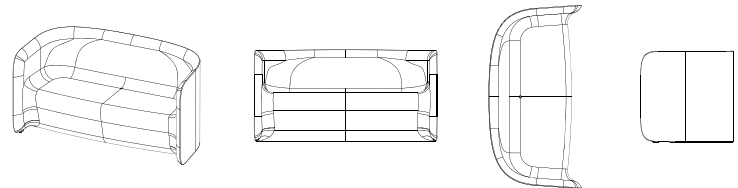

Nova Divano S
Nova S Sofa