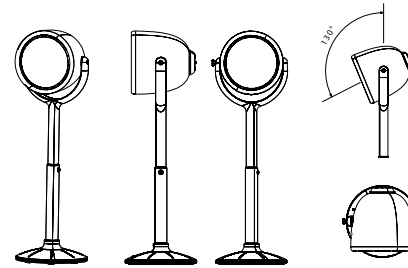

H
O
L
L
Y
W
O
O
D

Misure H220 x L70 x W70 cm

Measures

Misure diffusore diam68 x W60 cm

Lamp measures

Finiture GS OV OS

Finishing

Luce led 33W

Light

Hollywood
Hollywood**Misure H220 x L70 x W70 cm**

Measures

Misure diffusore diam68 x W60 cm

Lamp measures

Finiture GS OV OS

Finishing

Luce led 33W