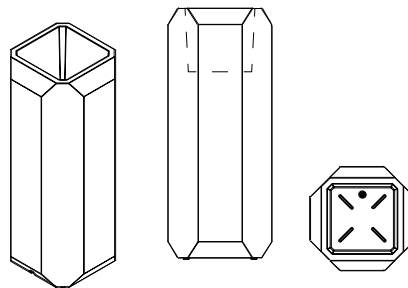

If lighted, Pandora pots live by the reverberation of their minimal texture, giving a touch of style to any location.

GE
M
PO
TS

Misure H53,2 x L50 x W50 cm
Measures

Misure foro L33,5 x W28,5 cm
Hole measures

Finiture GS LV OV OS IL
Finishing

Luce 1xE27, 1xRGBW 3,8W cable rechargeable
Light

Misure H120,7 x L50 x W50 cm
Measures

Misure foro L33,5 x W30,5 cm
Hole measures

Finiture GS LV OV OS IL
Finishing

Luce 1xE27, 1xRGBW 3,8W cable rechargeable
Light

Misure H81 x L120 x W40 cm
Measures

Misure foro L103 x W29,4 cm
Hole measures

Finiture GS LV OV OS IL
Finishing

Luce 2xE27, 2xRGBW 3,8W cable rechargeable
Light

Gem Vaso S
Gem Pot S

Gem Vaso M
Gem Pot M

Gem Pot Fioriera
Gem Pot Plant box