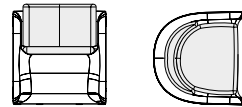

Nova Divano S
Nova S Sofa