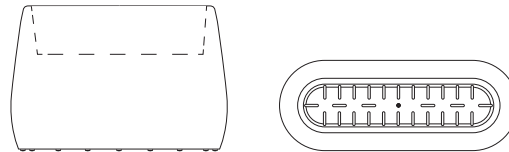

Forme semplici caratterizzate dalla texture Pandora danno vita a questo elegante set di vasi, utilizzabili sia singolarmente che come tritico, o in gruppo come separatori di spazi.

Illuminati, i vasi Pandora vivono del riverbero della loro texture minimale, conferendo un tocco di stile ad ogni ambiente.

Simple shapes characterized by the Pandora texture give life to this elegant set of pots, usable either individually or as a triptych, or in group like space separators.

If lighted, Pandora pots live by the reverberation of their minimal texture, giving a touch of style to any location.