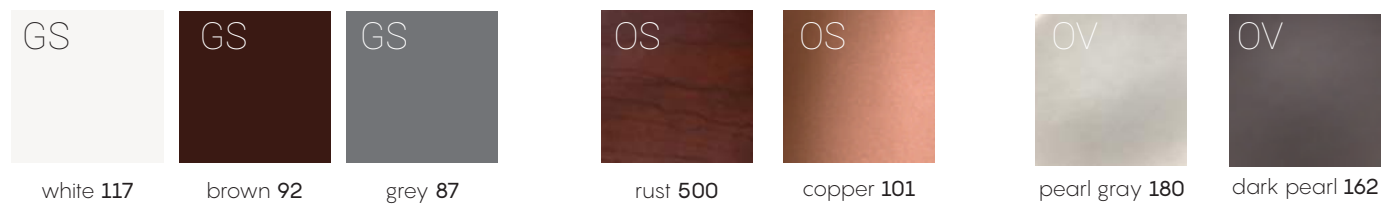

Finiture

Finishing

Lampada dal design iconico e riconoscibile, dalla forte identità ed unica nel suo genere, Hollywood caratterizza ogni ambiente grazie al suo suggestivo impatto scenico. La possibilità di regolarne l'intensità luminosa e l'orientabilità del corpo illuminante la rende una lampada trasversale e adattabile a varie situazioni: può illuminare un'area lounge, una parete o il soffitto, può caratterizzare l'ingresso di un locale o essere affiancata tanto ad un divano quanto ad un'area lettura... La lampada Hollywood, con il suo mood "fashion-industrial", conferisce ad ogni ambiente un sapore di set cinematografico, nel quale sentirsi dei protagonisti sotto i riflettori.

Lamp with an iconic and recognizable design, with a strong identity and unique in its kind, Hollywood characterizes every location thanks to its evocative scenic impact. The possibility of adjusting the light intensity and the directionality of the lighting body makes it a transversal lamp that can be adapted to various situations: it can illuminate a lounge area, a wall or ceiling, it can characterize the entrance of a room or it can be placed next as to a sofa as to a reading area ... The Hollywood lamp, with its "fashion-industrial" mood, confers to every location a taste of film set, in which feeling the main character in the spotlight.