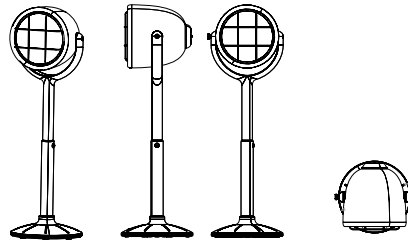

Hollywood con griglia
Hollywood with grid