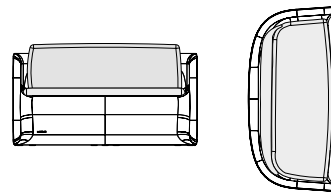

Una raffinata semplicità contraddistingue il divano S e la poltrona Nova; il loro design pulito e neutro, caratterizzato da linee essenziali ed eleganti, li rende oggetti inseribili in qualsiasi contesto stilistico.

Adatti sia ad ambienti esterni che interni, illuminabili e disponibili anche nella comoda versione con cuscini, la famiglia Nova fa della propria trasversalità il suo punto di forza.

A refined simplicity distinguishes the Nova sofa S and Nova armchair; their clean and neutral design, characterized by essential and elegant lines, makes them objects that can be inserted into any stylistic context.

Suitable for both outdoor and indoor locations, they can be lit and available in the comfortable version with cushions, the Nova family makes of its transversality its strong point.